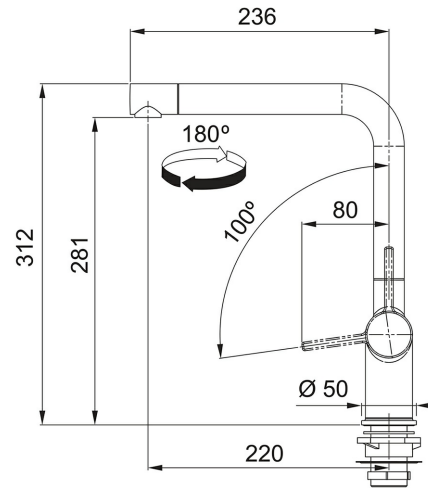

## Swivel Spout Matt Black | 115.0653.371

FAMILY : Taps | SERIES : Active | MODEL : Swivel Spout | INSTALLATION TYPE : Tap standing | INSTALLATION TYPE : Sink/Worktop | FINISH : Matt Black

Our Active Taps offer the best of both worlds – design and sustainability. With L spout & J spout variations, each available in a range of stunning finishes, the appeal is obvious. However, there is a lot more to these taps than just great looks, they help to actively save both water and energy usage.

### TECHNICAL DATA

Height Overall	312.00 mm
Height to End of Spout	281.00 mm
Spout reach	220.00 mm
Version	Swivel Spout
Type	Ceramic cartridge Ø 35 mm
Tap Operation	Side Lever
Tap rotation	180 °
Water Mixing Cartridge	Ø 35
Base	Ø 50
Type of Material	Zamak
Type of aerator	laminar
Tap Pressure	High Pressure
Price	£342.00